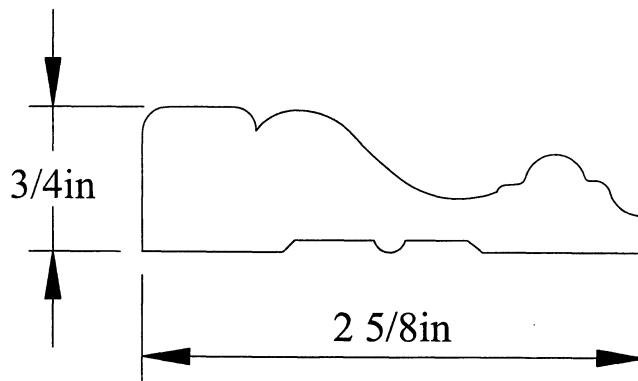

CENTRAL FAIRBANK LUMBER

TRIM & DOORS

DIVISION OF CENTRAL LUMBER LIMITED

1900 Steeles Ave. West
Tel: (905) 738-2111
Fax: (905) 738-2263
Email: sales@centralfairbank.com

Profile # - 108

POPLAR

RED OAK

SEL. PINE